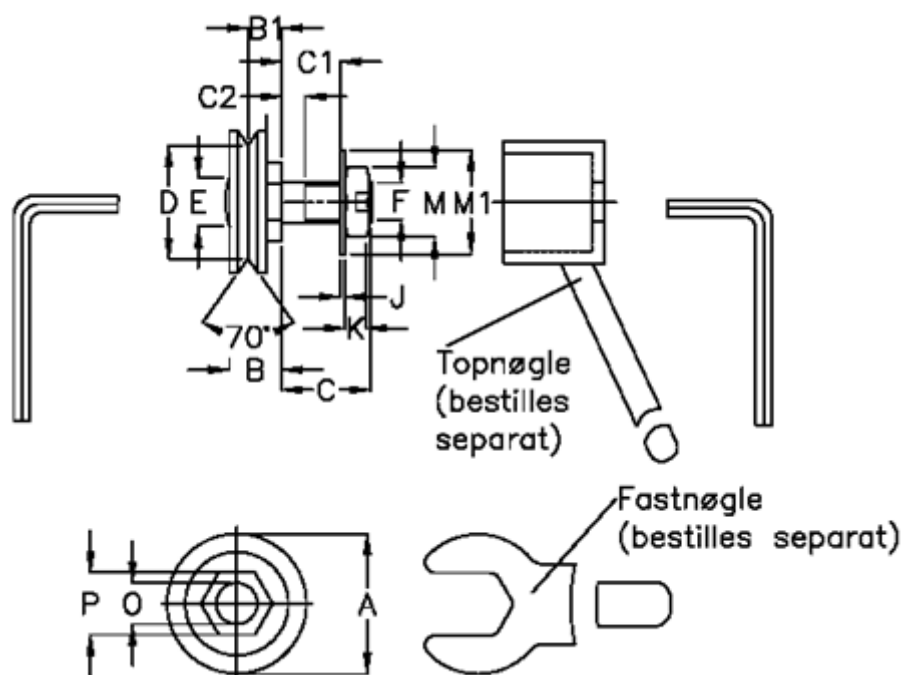

Article number: 0571519360

Description: Hepco GV3 bearing GLJ 360 CNS
Slimline With Long Stud

Measures

a = 36.0	F = M10 x 1,25
B = 14.0	J = 1.25
B1 = 8.3	K = 6.0
C = 22	M = 17
C1 = 14.8	M1 = 21
C2 = 5.9	O = 10
D = 27.57	P = 15
E = 12.0	Weight kg/1000 = 0.065